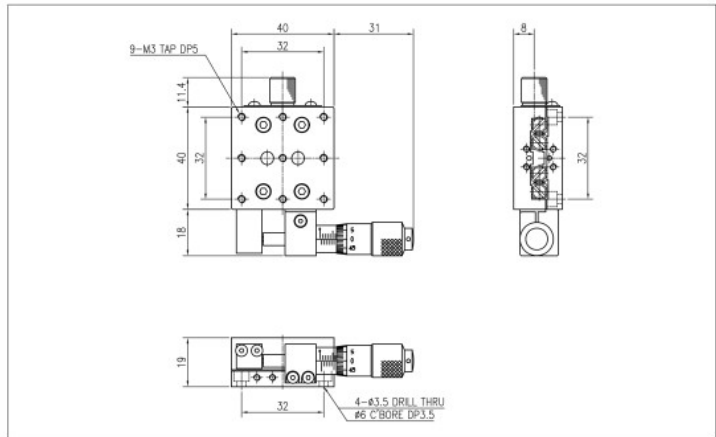

M1-430-L1

M1-430-R1

M1-430-C1

SPECIFICATION	M1-430-L1, R1, C1
Table Dimension(mm)	40x40
Travel Range(mm)	±6.5 / ±6.5
Travel Guide	Cross Roller Guide
Readable Resolution(mm)	0.01
Parallelism(mm)	0.03
Running Parallelism(mm)	0.01
Straightness(mm)	0.003
Load Capacity(kg)	4
Material	Steel
Weight(kg)	0.3