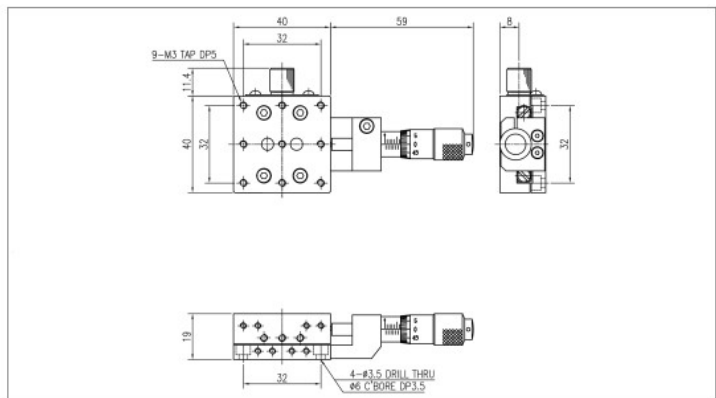

## M1-430-C1

SPECIFICATION	M1-430-L1, R1, C1
Table Dimension(mm)	40x40
Travel Range(mm)	±6.5 / ±6.5
Travel Guide	Cross Roller Guide
Readable Resolution(mm)	0.01
Parallelism(mm)	0.03
Running Parallelism(mm)	0.01
Straightness(mm)	0.003
Load Capacity(kg)	4
Material	Steel
Weight(kg)	0.3