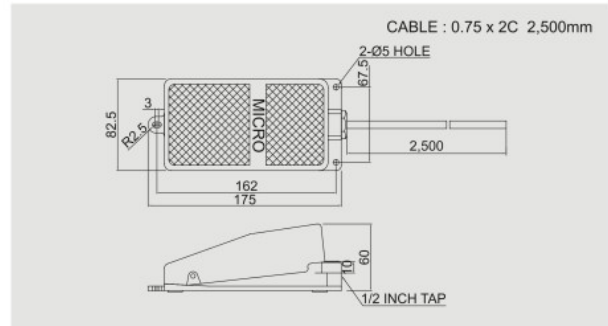

KF-M101

KF-M101 (L)