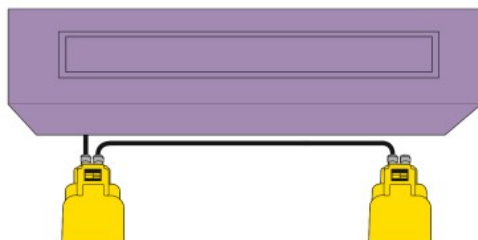

풋 스위치

FOOT SWITCH

PLASTIC TYPE

KF-E101
KF-E101Y

KF-E101 (L)
KF-E101Y (L)

KF-S101
KF-S101Y

KF-S101 (L)
KF-S101Y (L)

KF-M101

KF-M101 (L)

KF-S101GY
KF-S101YG

KF-S101GY (L)
KF-S101YG (L)

사용 예 / Usage

※ 터닝센터 및 대형 장비에 사용
(For turning centers and large equipment)