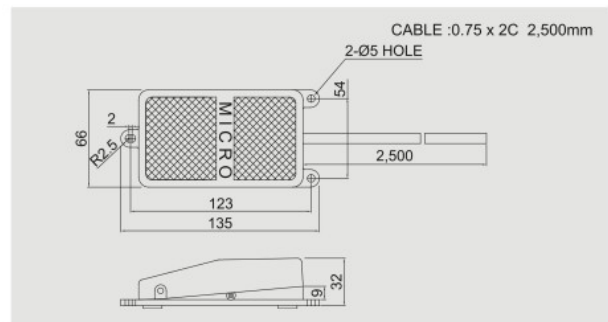

KF-S101GY
KF-S101YG

KF-S101GY (L)
KF-S101YG (L)