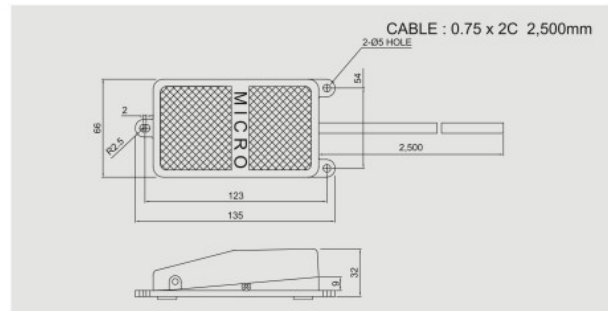

풋 스위치

FOOT SWITCH

PLASTIC TYPE

KF-E101
KF-E101Y

KF-E101 (L)
KF-E101Y (L)

KF-S101
KF-S101Y

KF-S101 (L)
KF-S101Y (L)

KF-M101