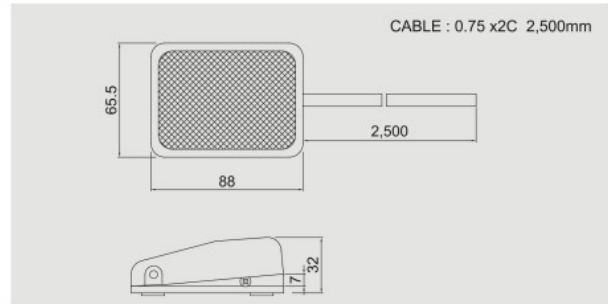

풋 스위치

FOOT SWITCH

PLASTIC TYPE

KF-E101
KF-E101Y

KF-E101 (L)
KF-E101Y (L)

KF-S101
KF-S101Y

KF-S101 (L)
KF-S101Y (L)

KF-M101