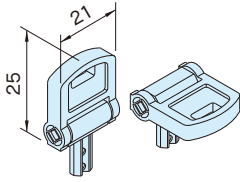

# WAVE-KEY Security Key

Sold Separately

Knob	Insert
Polyacetal plastic Red	Stainless steel

Part Number	Weight (g)
<b>WAVE-KEY</b>	3