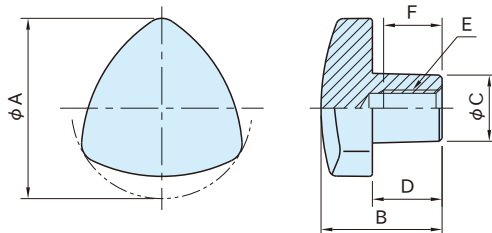

# STAINLESS STEEL LOCK KNOBS

Original Elesa Model VTRM.SST

Body
Stainless steel(SCS13 equivalent to SUS304) Sand blasting finish

Part Number	A	B	C	D	E	F	Weight (g)
<b>TK32-M 5-SUS</b>	32	21	12	12	M 5×0.8	10	60
<b>TK40-M 6-SUS</b>	40	26	14	14	M 6×1	12	94
<b>TK50-M 8-SUS</b>	50	33	18	19	M 8×1.25	15	155
<b>TK60-M10-SUS</b>	60	41	20	23	M10×1.5	18	245