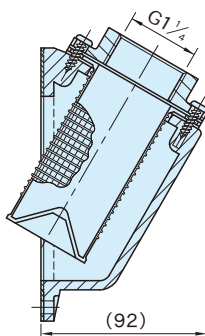

# SIDE-MOUNT BASKET FILTERS

Original Elesa Model PLRB+C, PLRF+C

**SFB**  
(Bayonet-style Flange)

**SFT**  
(Threaded-style Flange)

Note) The cap must be ordered separately.

Part Number	Flange	Mount	Basket	Gasket
<b>SFB</b>	Steel(SUM22L) Zinc plated finish	Glass-fiber reinforced polyamide plastic Black Matte	Polypropylene plastic Black Matte Lattice:0.9x3mm	Nitrile rubber (NBR)
<b>SFT</b>	Glass-fiber reinforced polyamide plastic Black Matte			

**SFB**  
(Bayonet-style Flange)

**SFT**  
(Threaded-style Flange)