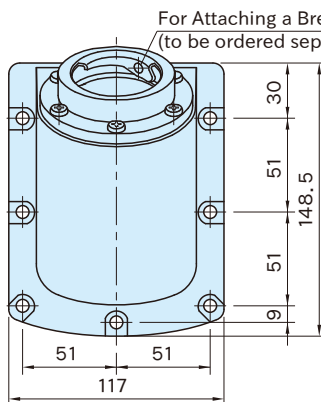

# SIDE-MOUNT BASKET FILTERS

Original Elesa Model PLRB+C, PLRF+C

**SFB**  
(Bayonet-style Flange)

**SFT**  
(Threaded-style Flange)

Note) The cap must be ordered separately.

Part Number	Flange	Mount	Basket	Gasket
<b>SFB</b>	Steel(SUM22L) Zinc plated finish	Glass-fiber reinforced polyamide plastic Black Matte	Polypropylene plastic Black Matte Lattice:0.9x3mm	Nitrile rubber (NBR)
<b>SFT</b>	Glass-fiber reinforced polyamide plastic Black Matte			

**SFB**  
(Bayonet-style Flange)

**SFT**  
(Threaded-style Flange)