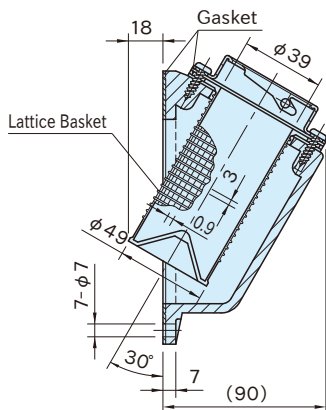

# SIDE-MOUNT BASKET FILTERS

Original Elesa Model PLRB+C, PLRF+C

**SFB**  
(Bayonet-style Flange)

**SFT**  
(Threaded-style Flange)

Note) The cap must be ordered separately.

Part Number	Flange	Mount	Basket	Gasket
<b>SFB</b>	Steel(SUM22L) Zinc plated finish	Glass-fiber reinforced polyamide plastic Black Matte	Polypropylene plastic Black Matte Lattice:0.9x3mm	Nitrile rubber (NBR)
<b>SFT</b>	Glass-fiber reinforced polyamide plastic Black Matte			

**SFB**  
(Bayonet-style Flange)

**SFT**  
(Threaded-style Flange)