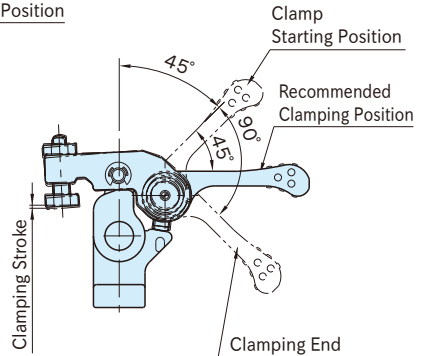

QLRE

RETRACTABLE CLAMPS (Mini) WITH CAM HANDLE

Body/Spindle	Arm/Joint	Cam Handle
Steel(S45C)	Steel(SCM435)	Steel(SCM440)
Quenched and tempered	Quenched and tempered	Quenched and tempered
Black oxide finish	Black oxide finish	Black oxide finish

Unclamped

Clamping Position

Clamping Throw