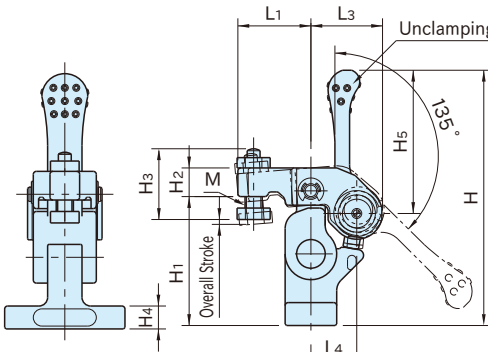

QLRE

RETRACTABLE CLAMPS (Mini) WITH CAM HANDLE

Body/Spindle	Arm/Joint	Cam Handle
Steel(S45C)	Steel(SCM435)	Steel(SCM440)
Quenched and tempered	Quenched and tempered	Quenched and tempered
Black oxide finish	Black oxide finish	Black oxide finish

Unclamped

Clamping Position

Clamping Throw