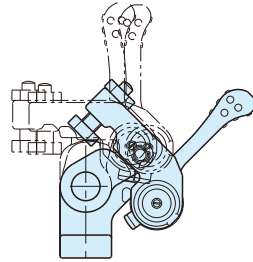

QLRE

RETRACTABLE CLAMPS (Mini) WITH CAM HANDLE

Body/Spindle	Arm/Joint	Cam Handle
Steel(S45C)	Steel(SCM435)	Steel(SCM440)
Quenched and tempered	Quenched and tempered	Quenched and tempered
Black oxide finish	Black oxide finish	Black oxide finish

Unclamped

Clamping Position

Clamping Throw