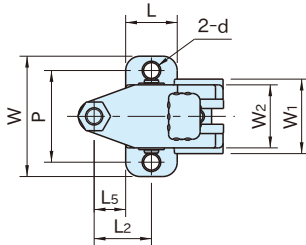

QLRE

RETRACTABLE CLAMPS (Mini) WITH CAM HANDLE

Body/Spindle	Arm/Joint	Cam Handle
Steel(S45C)	Steel(SCM435)	Steel(SCM440)
Quenched and tempered	Quenched and tempered	Quenched and tempered
Black oxide finish	Black oxide finish	Black oxide finish

Unclamped

Clamping Position

Clamping Throw