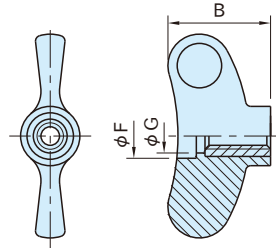

EWN / ENWN

ERGOSTYLE WING NUTS

ELESA Original Design EWN.

EWN
(Tapped, Capped)

EWN
(Stud, Capped)

ENWN
(Tapped, Uncapped)

EWN EWN-SUS
(Tapped, Capped)

EWN EWN-SUS
(Stud, Capped)

ENWN ENWN-SUS
(Tapped, Uncapped)

Type	Knob	Cap	Insert	Stud
EWN	Glass-fiber reinforced polyamide plastic	Polyamide plastic Black matte, orange matte, gray matte, yellow matte, light blue or red matte	Brass	Steel (S10C) Zinc plated
ENWN				
EWN-SUS	Black matte		Stainless steel (SUS303)	Stainless steel (SUS303)
ENWN-SUS				

EWN EWN-SUS (Without Stud, Capped)

Brass Insert	Stainless Steel Insert	A	B	C	D	E	H	J	Weight (g)
Part Number	Part Number								
EWN48	-	47	24	13.5	7	5.5	M 5×0.8	12	11
-	EWN48A-SUS						M 6×1		10
EWN55	-	55	28	16	8	6.5	M 8×1.25	18	20
EWN55A	EWN55A-SUS								19
EWN70	-	70	36	20	10	8	M10×1.5	20	34
EWN70A	EWN70A-SUS								33