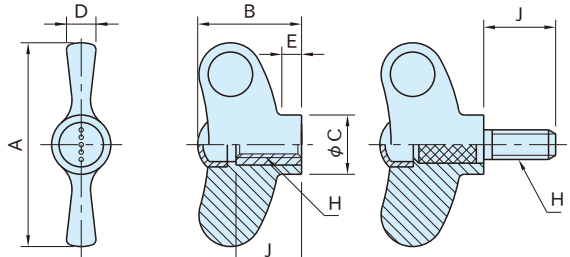

EWN / ENWN

ERGOSTYLE WING NUTS

ELESA Original Design EWN.

EWN
(Tapped, Capped)

EWN
(Stud, Capped)

ENWN
(Tapped, Uncapped)

EWN EWN-SUS
(Tapped, Capped)

EWN EWN-SUS
(Stud, Capped)

ENWN ENWN-SUS
(Tapped, Uncapped)

Type	Knob	Cap	Insert	Stud
EWN	Glass-fiber reinforced polyamide plastic	Polyamide plastic Black matte, orange matte, gray matte, yellow matte, light blue or red matte	Brass	Steel (S10C) Zinc plated
ENWN				
EWN-SUS	Black matte		Stainless steel (SUS303)	Stainless steel (SUS303)
ENWN-SUS				

EWN EWN-SUS (Without Stud, Capped)

Brass Insert	Stainless Steel Insert	A	B	C	D	E	H	J	Weight (g)
Part Number	Part Number								
EWN48	-	47	24	13.5	7	5.5	M 5×0.8	12	11
-	EWN48A-SUS						M 6×1		10
EWN55	-	55	28	16	8	6.5	M 8×1.25	18	20
EWN55A	EWN55A-SUS								19
EWN70	-	70	36	20	10	8	M10×1.5	20	34
EWN70A	EWN70A-SUS								33