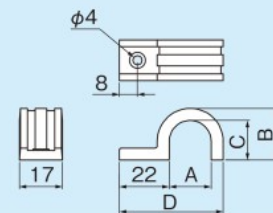

VES

DOUBLE SADDLE

Saddle for VE Pipe and Insulated Drain Pipe

Dimensions

Unit : mm

Specifications ● Material ... PP (Indoor use)
● Color ... Ivory

Code No.	Item No.	A	B	C	Compliant NDD Size	Pcs/Pkg
☑ 06572	VES-28N-I	65	34.5	53	NDD-20	200
☑ 05030	VES-36-I	97	42	73.5	NDD-25	200
☑ 05040	VES-42-I	107	48	83.5	-	200

VS

DOUBLE SADDLE

Saddle for VP Pipe

Dimensions

Unit : mm

Specifications ● Material ... PP (Indoor use)
● Color ... Ivory

Code No.	Item No.	A	B	C	D	Compliant ND Size	Pcs/Pkg
☑ 06532	VS-14	57	18	45	15	ND-14	500
☑ 06542	VS-16	61	22	47	15	ND-16	500
☑ 06552	VS-22	65	26	53	18	ND-20	300
☑ 06562	VS-25	71	32	57	18	ND-25	300

DSV

SINGLE SADDLE

Saddle for VP Pipe

Specifications

- Material ... PP (Indoor use)
- Color ... Ivory

Dimensions

Unit : mm

Code No.	Item No.	Compliant ND Size	A	B	C	D	Pcs/Pkg
☑ 06700	DSV-14	ND-14	18.3	22	17.5	45	500
☑ 06710	DSV-16	ND-16	22.3	26	21.5	49	500

DS

DRAIN HOSE SADDLE

Saddle for DRAIN HOSE

Dimensions

Unit : mm

Specifications ● Material ... PP (Indoor use)
● Color ... Ivory

Features

- Exclusive use for drain hose - attractive, compact and quick fitting!
- Much easier installation than conventional product.
- Superior in weather resistant and ivory color never spoil beautiful appearance.
- Really compact due to exclusive use for drain hose.
- Useful for more beautiful appearance by combination with SLIMDUCT SD/NSD.