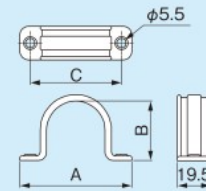

SADDLE

KS

SINGLE SADDLE (for A/C Refrigerant Piping)

Dimensions

Unit : mm

Specifications ● Material ... PE

Code No.	Item No.	Effective Inside Diameter	Color	Pcs/Pkg
☑ 05012	KS-20-I	φ39 ~ φ45	Ivory	1000
☑ 05102	KS-24-I	φ38 ~ φ50	Ivory	500

VES

DOUBLE SADDLE

Saddle for VE Pipe and Insulated Drain Pipe

Dimensions

Unit : mm

Specifications ● Material ... PP (Indoor use)
● Color ... Ivory

Code No.	Item No.	A	B	C	Compliant NDD Size	Pcs/Pkg
☑ 06572	VES-28N-I	65	34.5	53	NDD-20	200
☑ 05030	VES-36-I	97	42	73.5	NDD-25	200
☑ 05040	VES-42-I	107	48	83.5	-	200

VS

DOUBLE SADDLE

Saddle for VP Pipe

Dimensions

Unit : mm

Specifications ● Material ... PP (Indoor use)
● Color ... Ivory

Code No.	Item No.	A	B	C	D	Compliant ND Size	Pcs/Pkg
☑ 06532	VS-14	57	18	45	15	ND-14	500
☑ 06542	VS-16	61	22	47	15	ND-16	500
☑ 06552	VS-22	65	26	53	18	ND-20	300
☑ 06562	VS-25	71	32	57	18	ND-25	300

DSV

SINGLE SADDLE

Saddle for VP Pipe

Specifications

- Material ... PP (Indoor use)
- Color ... Ivory

Dimensions

Unit : mm

Code No.	Item No.	Compliant ND Size	A	B	C	D	Pcs/Pkg
☑ 06700	DSV-14	ND-14	18.3	22	17.5	45	500
☑ 06710	DSV-16	ND-16	22.3	26	21.5	49	500