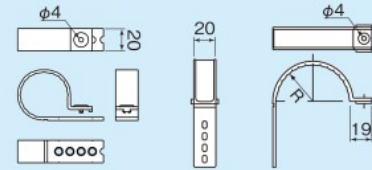

SADDLE

KS

SINGLE SADDLE (for A/C Refrigerant Piping)

Dimensions

Unit : mm

Specifications ● Material ... PE

Code No.	Item No.	Effective Inside Diameter	Color	Pcs/Pkg
☑ 05012	KS-20-I	φ39 ~ φ45	Ivory	1000
☑ 05102	KS-24-I	φ38 ~ φ50	Ivory	500

VES

DOUBLE SADDLE

Saddle for VE Pipe and Insulated Drain Pipe

Dimensions

Unit : mm

Specifications ● Material ... PP (Indoor use)
● Color ... Ivory

Code No.	Item No.	A	B	C	Compliant NDD Size	Pcs/Pkg
☑ 06572	VES-28N-I	65	34.5	53	NDD-20	200
☑ 05030	VES-36-I	97	42	73.5	NDD-25	200
☑ 05040	VES-42-I	107	48	83.5	-	200

VS

DOUBLE SADDLE

Saddle for VP Pipe

Dimensions

Unit : mm

Specifications ● Material ... PP (Indoor use)
● Color ... Ivory

Code No.	Item No.	A	B	C	D	Compliant ND Size	Pcs/Pkg
☑ 06532	VS-14	57	18	45	15	ND-14	500
☑ 06542	VS-16	61	22	47	15	ND-16	500
☑ 06552	VS-22	65	26	53	18	ND-20	300
☑ 06562	VS-25	71	32	57	18	ND-25	300

DSV

SINGLE SADDLE

Saddle for VP Pipe

Specifications

- Material ... PP (Indoor use)
- Color ... Ivory

Dimensions

Unit : mm

Code No.	Item No.	Compliant ND Size	A	B	C	D	Pcs/Pkg
☑ 06700	DSV-14	ND-14	18.3	22	17.5	45	500
☑ 06710	DSV-16	ND-16	22.3	26	21.5	49	500