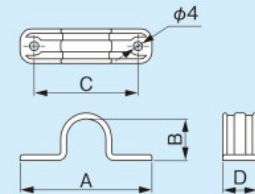

VES

DOUBLE SADDLE

Saddle for VE Pipe and Insulated Drain Pipe

Dimensions

Unit : mm

Specifications ● Material ... PP (Indoor use)
● Color ... Ivory

Code No.	Item No.	A	B	C	Compliant NDD Size	Pcs/Pkg
☑ 06572	VES-28N-I	65	34.5	53	NDD-20	200
☑ 05030	VES-36-I	97	42	73.5	NDD-25	200
☑ 05040	VES-42-I	107	48	83.5	-	200

VS

DOUBLE SADDLE

Saddle for VP Pipe

Dimensions

Unit : mm

Specifications ● Material ... PP (Indoor use)
● Color ... Ivory

Code No.	Item No.	A	B	C	D	Compliant ND Size	Pcs/Pkg
☑ 06532	VS-14	57	18	45	15	ND-14	500
☑ 06542	VS-16	61	22	47	15	ND-16	500
☑ 06552	VS-22	65	26	53	18	ND-20	300
☑ 06562	VS-25	71	32	57	18	ND-25	300

DSV

SINGLE SADDLE

Saddle for VP Pipe

Specifications

- Material ... PP (Indoor use)
- Color ... Ivory

Dimensions

Unit : mm

Code No.	Item No.	Compliant ND Size	A	B	C	D	Pcs/Pkg
☑ 06700	DSV-14	ND-14	18.3	22	17.5	45	500
☑ 06710	DSV-16	ND-16	22.3	26	21.5	49	500