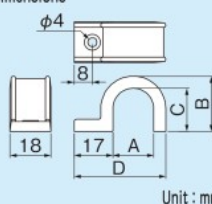

VES

DOUBLE SADDLE

Saddle for VE Pipe and Insulated Drain Pipe

Dimensions

Unit : mm

Specifications ● Material ... PP (Indoor use)
● Color ... Ivory

Code No.	Item No.	A	B	C	Compliant NDD Size	Pcs/Pkg
☑ 06572	VES-28N-I	65	34.5	53	NDD-20	200
☑ 05030	VES-36-I	97	42	73.5	NDD-25	200
☑ 05040	VES-42-I	107	48	83.5	-	200

VS

DOUBLE SADDLE

Saddle for VP Pipe

Dimensions

Unit : mm

Specifications ● Material ... PP (Indoor use)
● Color ... Ivory

Code No.	Item No.	A	B	C	D	Compliant ND Size	Pcs/Pkg
☑ 06532	VS-14	57	18	45	15	ND-14	500
☑ 06542	VS-16	61	22	47	15	ND-16	500
☑ 06552	VS-22	65	26	53	18	ND-20	300
☑ 06562	VS-25	71	32	57	18	ND-25	300

DSV

SINGLE SADDLE

Saddle for VP Pipe

Specifications

- Material ... PP (Indoor use)
- Color ... Ivory

Dimensions

Unit : mm

Code No.	Item No.	Compliant ND Size	A	B	C	D	Pcs/Pkg
☑ 06700	DSV-14	ND-14	18.3	22	17.5	45	500
☑ 06710	DSV-16	ND-16	22.3	26	21.5	49	500

DS

DRAIN HOSE SADDLE

Saddle for DRAIN HOSE

Dimensions

Unit : mm

Specifications ● Material ... PP (Indoor use)
● Color ... Ivory

Features

- Exclusive use for drain hose - attractive, compact and quick fitting!
- Much easier installation than conventional product.
- Superior in weather resistant and ivory color never spoil beautiful appearance.
- Really compact due to exclusive use for drain hose.
- Useful for more beautiful appearance by combination with SLIMDUCT SD/NSD.