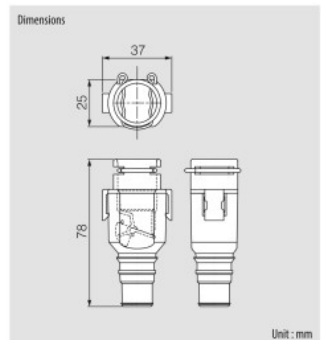

DHB

MINI INLINE TRAP

Purpose

- In an airtight home, pressure difference between indoors and outdoors may cause air backflow and result in noise. DHB Trap promotes condensate flow thus prevents noise and deters insects from entering DRAIN HOSE.

Features

- Transparent body permits easy inspection.
- Weather resistant plastic requires no protective tapes.
- Easy to clean.
- Accepts DHQ 14 & DHQ 16 without adaptor.

Item No.	Compliant drain hose	Pcs/Pkg
DHB-1416	DHQ-14 • DHQ-16	50

*Material ... Acrylic resin