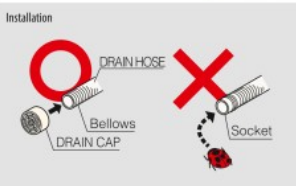

DC

DRAIN CAP

Features

- Prevents insects from entering DRAIN HOSE.
- One-touch mounting to O.D. of DRAIN HOSE.
- Fits both 14mm & 16mm hose.

Item No.	Compliant drain hose	Pcs/Pkg
DC-1416	DRAIN HOSE φ14 • 16	50sets (2 pcs/set)

*Material ... PP