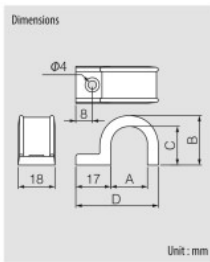

DS

DRAIN HOSE SADDLE

Features

- Attractive, compact, quick fitting.
- Weather resistant.
- Ivory color matches DRAIN HOSE.
- Appearance matches SLIMDUCT SD/NSD/MD.

Item No.	Compliant drain hose	A	B	C	D	Pcs/Pkg
DS-14	DH-14 • DHQ-14	26.6	18	39.3	23.3	500
DS-16	DH-16 • DHQ-16	28.6	20	41.3	25.3	500

*Material ... PP