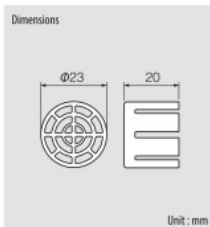

DC

DRAIN CAP

Features

- Prevents insects from entering DRAIN HOSE.
- One-touch mounting to O.D. of DRAIN HOSE.
- Fits both 14mm & 16mm hose.

Item No.	Compliant drain hose	Pcs/Pkg
DC-1416	DRAIN HOSE φ14 • 16	50sets (2 pcs/set)

*Material ... PP