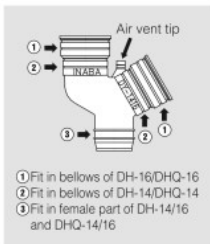

### VENTED DRAIN WYE

Multiple uses of the size 14 & 16

LONG TYPE newly (lined-up) added

**Purpose**

- Joins 2 drain hoses.

**Features**

- Integral air vent promotes drainage flow.

Item No.	Compliant drain hose	Pcs/Pkg
DY-1416	DH-14/16, DHQ-14/16	100
DY-1416L	DH-14/16, DHQ-14/16	100