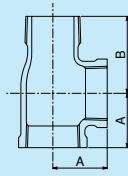

CKe galvanized iron pipe fitting

Male and female tees (service tees) (ST) Unit : mm

Fitting sizes	Face-to-centre dimensions	
	A	B
3/8	23	35
1/2	27	40
3/4	32	47

CKe galvanized iron pipe fitting

Caps (Ca) Unit : mm

Fitting sizes	Heights H(min.)	Crown outer radiuses R(informative)
○ 1/4	15	50
○ 3/8	17	62
● 1/2	20	78
● 3/4	24	95
● 1	28	125
● 1 1/4	30	150
● 1 1/2	32	170
● 2	36	215
2 1/2	42	270
3	45	310
4	55	405
5	58	495
6	65	580

Fittings having a nominal size of 2 1/2 or more and fitting marked ○ are banded. The banded products marked with "●" are produced on orders.

CKe galvanized iron pipe fitting

Sockets (S) Male and female sockets (XS) Unit : mm

Fitting sizes	Sockets L	Male and female sockets L1
1/8	22	—
1/4	25	—
3/8	30	32
● 1/2	35	40
● 3/4	40	—
● 1	45	—
● 1 1/4	50	—
● 1 1/2	55	—
● 2	60	—
2 1/2	70	—
3	75	—
4	85	—
5	95	—
6	105	—

Fittings having a nominal size of 2 1/2 or more are banded. The banded products marked with "●" are produced on orders.