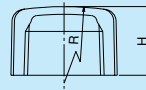

CKe galvanized iron pipe fitting

Male and female tees (service tees) (ST) Unit : mm

Fitting sizes	Face-to-centre dimensions	
	A	B
3/8	23	35
1/2	27	40
3/4	32	47

CKe galvanized iron pipe fitting

Caps (Ca) Unit : mm

Fitting sizes	Heights H(min.)	Crown outer radiuses R(informative)
○ 1/4	15	50
○ 3/8	17	62
● 1/2	20	78
● 3/4	24	95
● 1	28	125
● 1 1/4	30	150
● 1 1/2	32	170
● 2	36	215
2 1/2	42	270
3	45	310
4	55	405
5	58	495
6	65	580

Fittings having a nominal size of 2 1/2 or more and fitting marked ○ are banded. The banded products marked with "●" are produced on orders.

CKe galvanized iron pipe fitting

Sockets (S) Male and female sockets (XS) Unit : mm

Fitting sizes	Sockets L	Male and female sockets L1
1/8	22	—
1/4	25	—
3/8	30	32
● 1/2	35	40
● 3/4	40	—
● 1	45	—
● 1 1/4	50	—
● 1 1/2	55	—
● 2	60	—
2 1/2	70	—
3	75	—
4	85	—
5	95	—
6	105	—

Fittings having a nominal size of 2 1/2 or more are banded. The banded products marked with "●" are produced on orders.