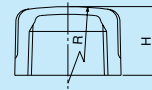

CKe galvanized iron pipe fitting

Male and female tees (service tees) (ST) Unit : mm

Fitting sizes	Face-to-centre dimensions	
	A	B
3/8	23	35
1/2	27	40
3/4	32	47

CKe galvanized iron pipe fitting

Caps (Ca) Unit : mm

Fitting sizes	Heights H(min.)	Crown outer radiuses R(informative)
○ 1/4	15	50
○ 3/8	17	62
● 1/2	20	78
● 3/4	24	95
● 1	28	125
● 1 1/4	30	150
● 1 1/2	32	170
● 2	36	215
2 1/2	42	270
3	45	310
4	55	405
5	58	495
6	65	580

Fittings having a nominal size of 2 1/2 or more and fitting marked ○ are banded. The banded products marked with "●" are produced on orders.

CKe galvanized iron pipe fitting

Sockets (S) Male and female sockets (XS) Unit : mm

Fitting sizes	Sockets L	Male and female sockets L1
1/8	22	—
1/4	25	—
3/8	30	32
● 1/2	35	40
● 3/4	40	—
● 1	45	—
● 1 1/4	50	—
● 1 1/2	55	—
● 2	60	—
2 1/2	70	—
3	75	—
4	85	—
5	95	—
6	105	—

Fittings having a nominal size of 2 1/2 or more are banded. The banded products marked with "●" are produced on orders.