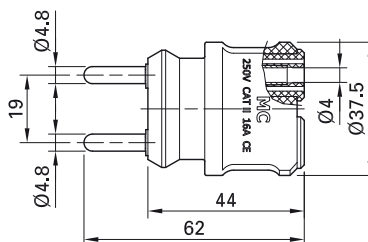

Adapter A-NETZ/SLK4

For connecting standard power sockets. For connecting phase and neutral conductor, this adapter has two Ø 4 mm rigid sockets at

rear, accepting spring-loaded Ø 4 mm plugs with rigid insulating sleeve.

Order No.	Type	Rated voltage/current		Standard colors
24.0145-28	A-NETZ/SLK4	250 V, CAT II / 16 A	CE	28

Adapter XM-B

One-pole, with touch-protected BNC male connector linked to a Ø 4 mm rigid socket, accepting spring-loaded Ø 4 mm plugs with

rigid insulating sleeve. The contact pin of the BNC plug connector is in gold-plated brass.

Order No.	Type	Rated voltage/current		*Standard colors
67.9799-*	XM-B	600 V, CAT II 300 V, CAT III	Au Ni CE	21 22