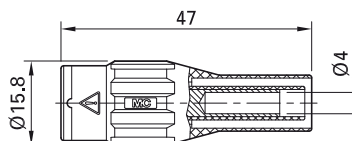

Adapter A-NETZ/SLK4

For connecting standard power sockets. For connecting phase and neutral conductor, this adapter has two Ø 4 mm rigid sockets at

rear, accepting spring-loaded Ø 4 mm plugs with rigid insulating sleeve.

Order No.	Type	Rated voltage/current		Standard colors
24.0145-28	A-NETZ/SLK4	250 V, CAT II / 16 A	CE	28

Adapter XM-B

One-pole, with touch-protected BNC male connector linked to a Ø 4 mm rigid socket, accepting spring-loaded Ø 4 mm plugs with

rigid insulating sleeve. The contact pin of the BNC plug connector is in gold-plated brass.

Order No.	Type	Rated voltage/current		*Standard colors
67.9799-*	XM-B	600 V, CAT II 300 V, CAT III	Au Ni CE	21 22