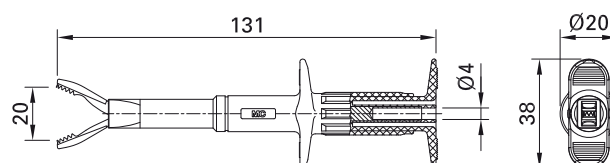

## Test clip lead XDLS-418

Highly flexible. One end with dolphin clip with all-round insulation, toothed jaws for wide grip and surface for fine wire. The other

end with Ø 4 mm MULTILAM plug with rigid insulating sleeve.

Order No.	Type	Rated voltage/current	Lead		Lead length [cm]	*Standard colors
66.9531-150*	XDLS-418	1000 V, CAT III / 32 A	PVC 2.5 mm <sup>2</sup>	Ni CE	150	20 21 22

Optional colors 23 24 25 26 27 28 29

## Test clip GRIP-CI

With steel jaws especially for connections to ground rails and thick cables. For increased safety when making connections, the jaws

are insulated on the outside. Ø 4 mm rigid socket in handle accepting spring-loaded Ø 4 mm plugs with rigid insulating sleeve.