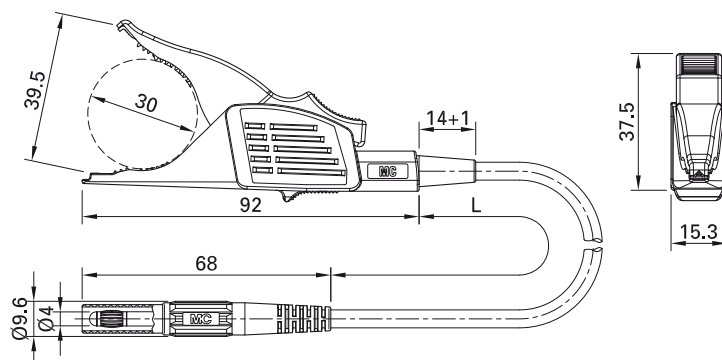

## Test clip lead XDLS-418

Highly flexible. One end with dolphin clip with all-round insulation, toothed jaws for wide grip and surface for fine wire. The other

end with Ø 4 mm MULTILAM plug with rigid insulating sleeve.

Order No.	Type	Rated voltage/current	Lead		Lead length [cm]	*Standard colors
66.9531-150*	XDLS-418	1000 V, CAT III / 32 A	PVC 2.5 mm <sup>2</sup>	Ni CE	150	20 21 22

Optional colors 23 24 25 26 27 28 29

## Test clip GRIP-CI

With steel jaws especially for connections to ground rails and thick cables. For increased safety when making connections, the jaws

are insulated on the outside. Ø 4 mm rigid socket in handle accepting spring-loaded Ø 4 mm plugs with rigid insulating sleeve.