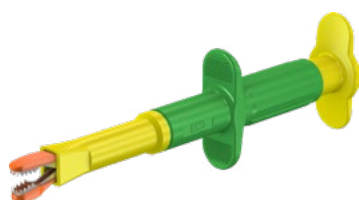

## Test clip lead XDLS-418

Highly flexible. One end with dolphin clip with all-round insulation, toothed jaws for wide grip and surface for fine wire. The other

end with Ø 4 mm MULTILAM plug with rigid insulating sleeve.

Order No.	Type	Rated voltage/current	Lead		Lead length [cm]	*Standard colors
66.9531-150*	XDLS-418	1000 V, CAT III / 32 A	PVC 2.5 mm <sup>2</sup>	Ni CE	150	20 21 22

Optional colors 23 24 25 26 27 28 29

## Test clip GRIP-CI

With steel jaws especially for connections to ground rails and thick cables. For increased safety when making connections, the jaws

are insulated on the outside. Ø 4 mm rigid socket in handle accepting spring-loaded Ø 4 mm plugs with rigid insulating sleeve.