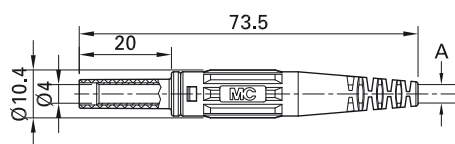

## Socket XK-410

In-line, rigid, Ø 4 mm, accepting spring-loaded Ø 4 mm plugs with rigid insulating sleeve, for self-assembly of test leads.

**Screw connection.**

Order No.	Type	Rated voltage/current	Cable (A)			*Standard colors
66.9155-*	XK-410	1000 V, CAT II / 32 A 600 V, CAT III / 32 A	max. Ø 3.9 mm	max. 2.5 mm <sup>2</sup>	Ni	21 22 23 24 25 26