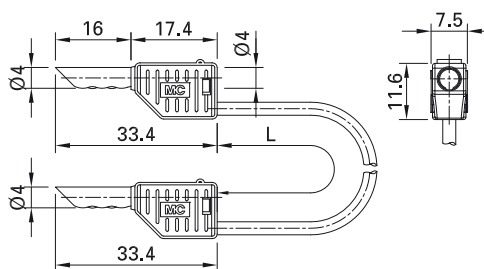

## Test lead LK4-B

Highly flexible, with stackable Ø 4 mm hollow plugs on both ends.

Order No.	Type	Rated voltage/current	Lead		Lead length L [cm]	*Standard colors
28.0055-□*	LK4-B	30 VAC / 19 A 60 VDC / 19 A	PVC 1.0 mm <sup>2</sup>	Au	050	21 22 23 24
28.0056-□*	LK4-B/SIL	30 VAC / 19 A 60 VDC / 19 A	SIL 1.0 mm <sup>2</sup>	Au	050	21 22

Optional colors 23 24 25 26 29

Optional lengths on demand

Further information, page 6

**User information i096**

[www.staubli.com/electrical](http://www.staubli.com/electrical)