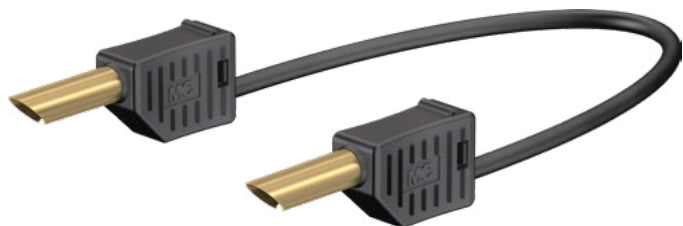

## Test lead LK4-B

Highly flexible, with stackable Ø 4 mm hollow plugs on both ends.

Order No.	Type	Rated voltage/current	Lead		Lead length L [cm]	*Standard colors
28.0055-□*	LK4-B	30 VAC / 19 A 60 VDC / 19 A	PVC 1.0 mm <sup>2</sup>	Au	050	21 22 23 24
28.0056-□*	LK4-B/SIL	30 VAC / 19 A 60 VDC / 19 A	SIL 1.0 mm <sup>2</sup>	Au	050	21 22

Optional colors 23 24 25 26 29

Optional lengths on demand

Further information, page 6

**User information i096**

[www.staubli.com/electrical](http://www.staubli.com/electrical)