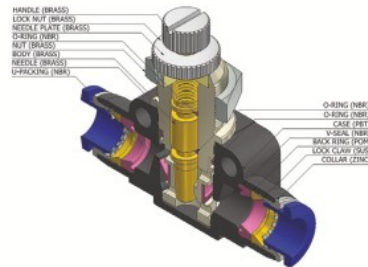

Panel Mount Type Speed Control

Uses and Features

- Union speed control valve of panel mount type
- Convenient to attach and detach using hexagon nuts
- Capable of constant speed control

Structural drawing

NSFB

MODEL(ϕD)

Tube Metric	Tube Inch
NSFB 04	NSFB $5/32$
NSFB 06	NSFB $3/16$
NSFB 08	NSFB $1/4$
NSFB 10	NSFB $5/16$
NSFB 12	NSFB $3/8$
	NSFB $1/2$

MSFB

MODEL(ϕD)

Tube Metric	
MSFB 04	
MSFB 06	
MSFB 08	
MSFB 10	
MSFB 12	

Product model Number