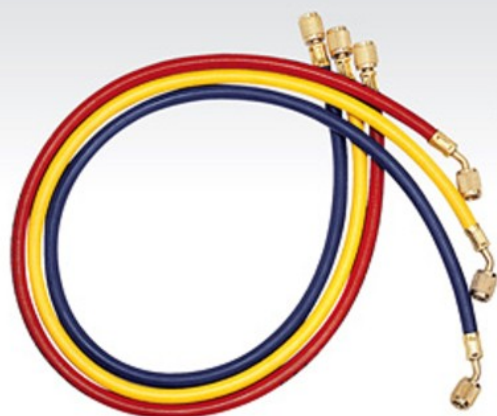

Charging Hose with 1/4" SAE Fittings

>>> Charging Hose with 1/4" SAE Fittings

Standard Hose Working Pressure 500 Bust 2500	Premium Hose Working Pressure 600 Bust 3000	Heavy Duty Working Pressure 800 Bust 4000
CT-336RYB	CT-P336RYB	CT-H336RYB
CT-360RYB	CT-P360RYB	CT-H360RYB
CT-372RYB	CT-P372RYB	CT-H372RYB

>>> Charging Hose 1/4" SAE with Automatic Shut-Off Valve Fittings

Standard Hose Working Pressure 500 Bust 2500	Premium Hose Working Pressure 600 Bust 3000	Heavy Duty Working Pressure 800 Bust 4000
CT-336RYB-AV	CT-P336RYB-AV	CT-H336RYB-AV
CT-360RYB-AV	CT-P360RYB-AV	CT-H360RYB-AV
CT-372RYB-AV	CT-P372RYB-AV	CT-H372RYB-AV

>>> Charging Hose 1/4" SAE with Manual Shut-Off Valve Fittings

Standard Hose Working Pressure 500 Bust 2500	Premium Hose Working Pressure 600 Bust 3000	Heavy Duty Working Pressure 800 Bust 4000
CT-336RYB-MV	CT-P336RYB-MV	CT-H336RYB-MV
CT-360RYB-MV	CT-P360RYB-MV	CT-H360RYB-MV
CT-372RYB-MV	CT-P372RYB-MV	CT-H372RYB-MV