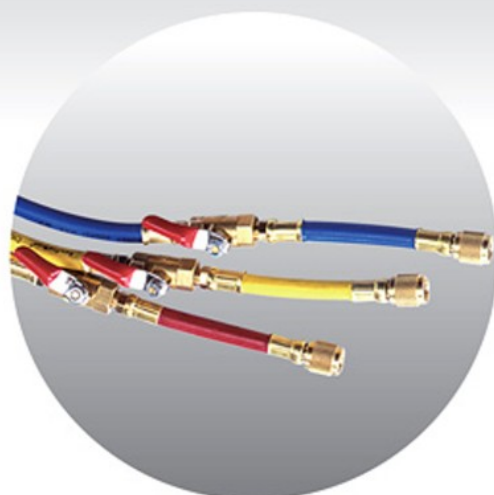

Charging Hose with 1/4" SAE Fittings

>>> Charging Hose with 1/4" SAE Fittings

Standard Hose Working Pressure 500 Bust 2500	Premium Hose Working Pressure 600 Bust 3000	Heavy Duty Working Pressure 800 Bust 4000
CT-336RYB	CT-P336RYB	CT-H336RYB
CT-360RYB	CT-P360RYB	CT-H360RYB
CT-372RYB	CT-P372RYB	CT-H372RYB

>>> Charging Hose 1/4" SAE with Automatic Shut-Off Valve Fittings

Standard Hose Working Pressure 500 Bust 2500	Premium Hose Working Pressure 600 Bust 3000	Heavy Duty Working Pressure 800 Bust 4000
CT-336RYB-AV	CT-P336RYB-AV	CT-H336RYB-AV
CT-360RYB-AV	CT-P360RYB-AV	CT-H360RYB-AV
CT-372RYB-AV	CT-P372RYB-AV	CT-H372RYB-AV

>>> Charging Hose 1/4" SAE with Manual Shut-Off Valve Fittings

Standard Hose Working Pressure 500 Bust 2500	Premium Hose Working Pressure 600 Bust 3000	Heavy Duty Working Pressure 800 Bust 4000
CT-336RYB-MV	CT-P336RYB-MV	CT-H336RYB-MV
CT-360RYB-MV	CT-P360RYB-MV	CT-H360RYB-MV
CT-372RYB-MV	CT-P372RYB-MV	CT-H372RYB-MV