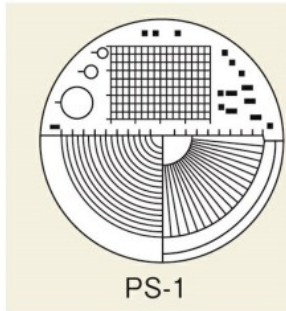

### 2-190-01 Scale Loupe Scale Plate PS-1

Order No. 2-190-01

Model No. PS-1

JPY:  
**1,050**

Standard price

USD:  
**7.06**

Exchange rate 1USD= 148.65JPY

Valid price in Japan

### Features

- It is replacement scale plate for scale magnifying glasses.

### Spec

- Model number: PS-1
- For 7x
- Glass diameter:  $\phi 26\text{mm}$
- RoHS3 (EU)2015/863 Certificates can be issued

▶ Package size : 30×30×5 mm 10 g